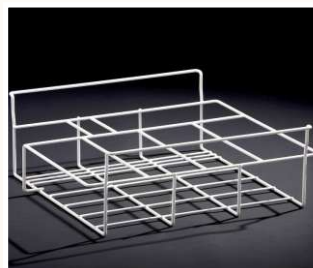

Spare Parts Catalog
Horizontal Models

Derby

EK36, EK46 , EK47C

EK36

Item 932 105 05

Features:

- Outside thermometer
- Lock
- No baskets

Height: 883 mm
 Depth: 650 mm
 Width: 750 mm

F68

Item 967 201 05

Features:

- Outside thermometer
- Lock
- No baskets

Height: 875 mm
 Depth: 650 mm
 Width: 1770 mm

EK26, EK36, EK46, EK56, EK66

Standard basket, 225 mm wide - item 280.398

Standard basket, 270 mm wide - item 280.400

Divider for basket 280.398
Item 280.442

Divider for basket 280.400
Item 280.443

Scoop Ice Basket, 4 rooms - item 280.617

Scoop Ice Basket, 5 rooms, item 280.618

Basket for ice buckets, 11 rooms total
Item 280.601 Left side / Item 280.602 Right side

Scoop Ice Basket, item 280.567

Plastic top for basket 280.567
Item 280.496

EK26, EK36, EK46, EK56, EK66

Light Canopy neutral, fit all models, branding optional

For 200 ltr:	115V - 760.575	ltr: 230V - 760.556
For 300 ltr:	115V - 760.576	ltr: 230V - 760.557
For 400 ltr:	115V - 760.577	ltr: 230V - 760.558
For 500 ltr:	115V - 760.578	ltr: 230V - 760.559
For 600 ltr:	115V - 760.579	ltr: 230V - 760.560