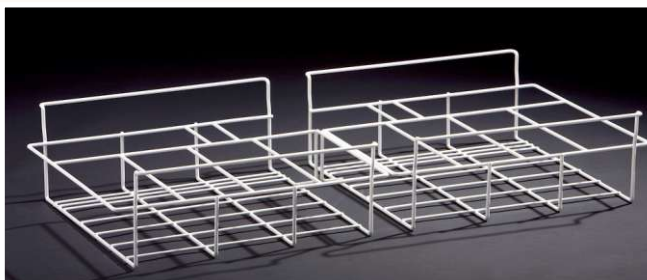

Spare Parts Catalog
Horizontal Models

Derby

EK36, EK46 , EK47C

EK36

Item 932 105 05

Features:

- Outside thermometer
- Lock
- No baskets

Height: 883 mm
 Depth: 650 mm
 Width: 750 mm

F68

Item 967 201 05

Features:

- Outside thermometer
- Lock
- No baskets

Height: 875 mm
 Depth: 650 mm
 Width: 1770 mm

EK26, EK36, EK46, EK56, EK66

Standard basket, 225 mm wide - item 280.398

Standard basket, 270 mm wide - item 280.400

Divider for basket 280.398
Item 280.442

Divider for basket 280.400
Item 280.443

Scoop Ice Basket, 4 rooms - item 280.617

Scoop Ice Basket, 5 rooms, item 280.618

Basket for ice buckets, 11 rooms total
Item 280.601 Left side / Item 280.602 Right side

Scoop Ice Basket, item 280.567

Plastic top for basket 280.567
Item 280.496

EK26, EK36, EK46, EK56, EK66

Light Canopy neutral, fit all models, branding optional

For 200 ltr:	115V - 760.575	ltr: 230V - 760.556
For 300 ltr:	115V - 760.576	ltr: 230V - 760.557
For 400 ltr:	115V - 760.577	ltr: 230V - 760.558
For 500 ltr:	115V - 760.578	ltr: 230V - 760.559
For 600 ltr:	115V - 760.579	ltr: 230V - 760.560