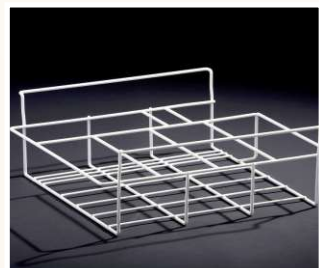

Spare Parts Catalog
Horizontal Models

Derby

EK36, EK46 , EK47C

EK36

Item 932 105 05

Features:

- Outside thermometer
- Lock
- No baskets

Height: 883 mm
 Depth: 650 mm
 Width: 750 mm

F68

Item 967 201 05

Features:

- Outside thermometer
- Lock
- No baskets

Height: 875 mm
 Depth: 650 mm
 Width: 1770 mm

EK26, EK36, EK46, EK56, EK66

Standard basket, 225 mm wide - item 280.398

Standard basket, 270 mm wide - item 280.400

Divider for basket 280.398
Item 280.442

Divider for basket 280.400
Item 280.443

Scoop Ice Basket, 4 rooms - item 280.617

Scoop Ice Basket, 5 rooms, item 280.618

Basket for ice buckets, 11 rooms total
Item 280.601 Left side / Item 280.602 Right side

Scoop Ice Basket, item 280.567

Plastic top for basket 280.567
Item 280.496

EK26, EK36, EK46, EK56, EK66

Light Canopy neutral, fit all models, branding optional

For 200 ltr:	115V - 760.575	ltr: 230V - 760.556
For 300 ltr:	115V - 760.576	ltr: 230V - 760.557
For 400 ltr:	115V - 760.577	ltr: 230V - 760.558
For 500 ltr:	115V - 760.578	ltr: 230V - 760.559
For 600 ltr:	115V - 760.579	ltr: 230V - 760.560